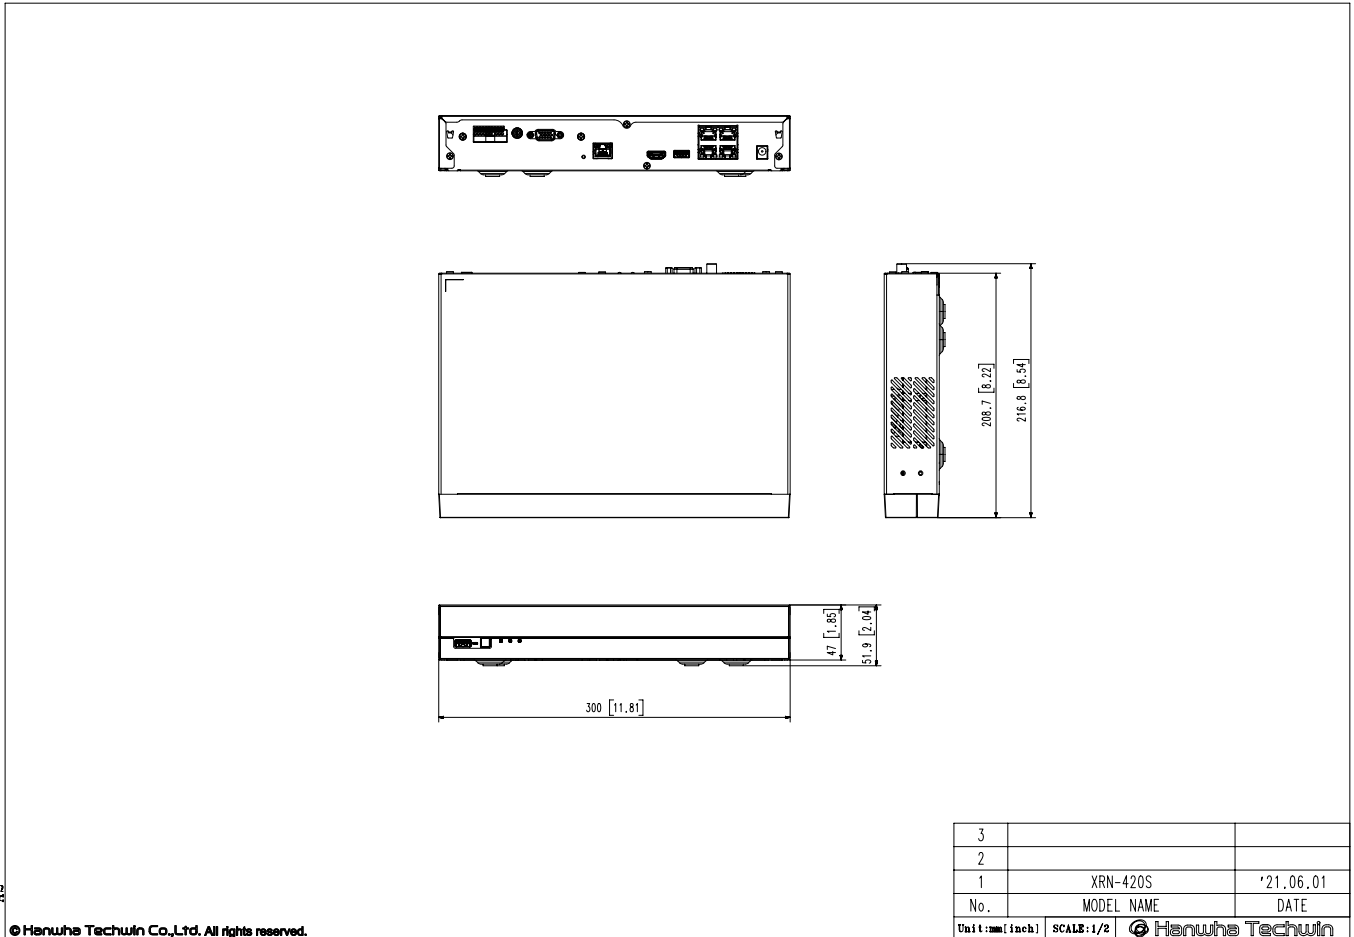

XRN-420S

4CH NVR

CAD

Unit: mm [inch]

A2

© Hanwha Techwin Co., Ltd. All rights reserved.